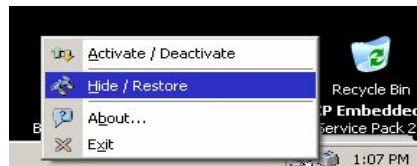

Button Monitor Features

- Any Button can launch an applications or IE to a preset page i.e. BBC News
- Select a URL to launch as a full-screen home page upon bootup
- Set IE to locked down kiosk-mode – great for web device control
- Add sound to button presses, if desired
- Power down manually if desired.
- Deactivate Buttons altogether for passive display mode
- Monitor Button activity from custom applications through the GPIO
- Power-saving screen saver timer now with content options
 - Digital photo frame from local or network photos
 - MP3 player random or list local or network
 - News ticker
 - Localized weather
 - Calendar and clock
- Auto update feature for the latest releases – nice!

Factory Default Settings

Button 1 turns the screen off/on (manual screen-saver)

Button 2 activates the keyboard in browser mode

Button 3 goes to the Borg home page

Button 4 held for 5 seconds will power down/up the screen manually.