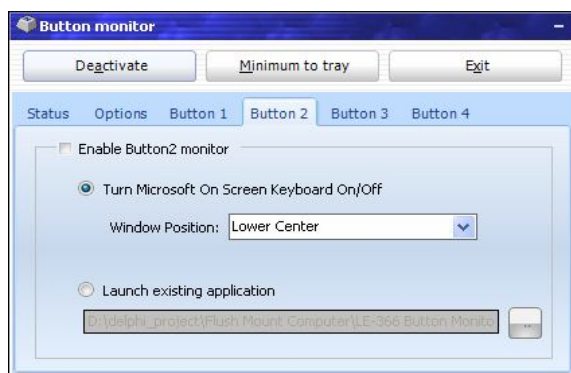

Button Monitor Features

- Any Button can launch an applications or IE to a preset page i.e. BBC News
- Select a URL to launch as a full-screen home page upon bootup
- Set IE to locked down kiosk-mode – great for web device control
- Add sound to button presses, if desired
- Power down manually if desired.
- Deactivate Buttons altogether for passive display mode
- Monitor Button activity from custom applications through the GPIO
- Power-saving screen saver timer now with content options
 - Digital photo frame from local or network photos
 - MP3 player random or list local or network
 - News ticker
 - Localized weather
 - Calendar and clock
- Auto update feature for the latest releases – nice!

Factory Default Settings

Button 1 turns the screen off/on (manual screen-saver)

Button 2 activates the keyboard in browser mode

Button 3 goes to the Borg home page

Button 4 held for 5 seconds will power down/up the screen manually.

The Button Agent can automatically launch upon bootup or be hidden

| <div style="text-align: center;">Mode</div> <div style="text-align: left;">Resolution</div> | <div style="text-align: center;">Full screen slideshow</div> | <div style="text-align: center;">Slideshow with Multi-information</div> <div style="text-align: center;">(Click on the hyperlink to see larger screenshot)</div> |
|---|---|--|
| <div style="text-align: center;">800x600 (Pro-8/8A)</div> |  |  |
| <div style="text-align: center;">1024x768 (Pro-15/15A)</div> |  |  |
| <div style="text-align: center;">1024x600 (Pro-10A)</div> |  |  |