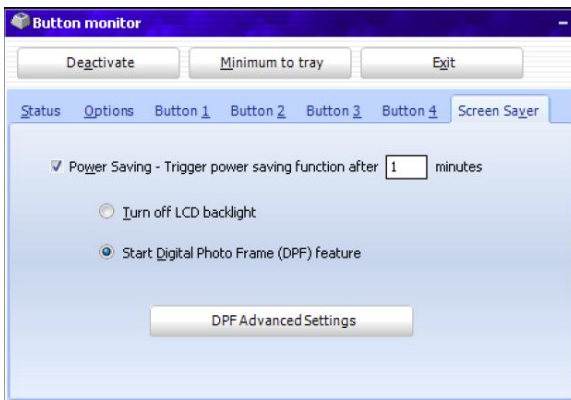

Button Monitor Features

- Any Button can launch an applications or IE to a preset page i.e. BBC News
- Select a URL to launch as a full-screen home page upon bootup
- Set IE to locked down kiosk-mode – great for web device control
- Add sound to button presses, if desired
- Power down manually if desired.
- Deactivate Buttons altogether for passive display mode
- Monitor Button activity from custom applications through the GPIO
- Power-saving screen saver timer now with content options
 - Digital photo frame from local or network photos
 - MP3 player random or list local or network
 - News ticker
 - Localized weather
 - Calendar and clock
- Auto update feature for the latest releases – nice!

Factory Default Settings

Button 1 turns the screen off/on (manual screen-saver)

Button 2 activates the keyboard in browser mode

Button 3 goes to the Borg home page

Button 4 held for 5 seconds will power down/up the screen manually.

The Button Agent can automatically launch upon bootup or be hidden

| <div style="text-align: center;">Mode</div> <div style="text-align: left;">Resolution</div> | <div style="text-align: center;">Full screen slideshow</div> | <div style="text-align: center;">Slideshow with Multi-information</div> <div style="text-align: center;">(Click on the hyperlink to see larger screenshot)</div> |
|---|---|--|
| <div style="text-align: center;">800x600 (Pro-8/8A)</div> |  |  |
| <div style="text-align: center;">1024x768 (Pro-15/15A)</div> |  |  |
| <div style="text-align: center;">1024x600 (Pro-10A)</div> |  |  |