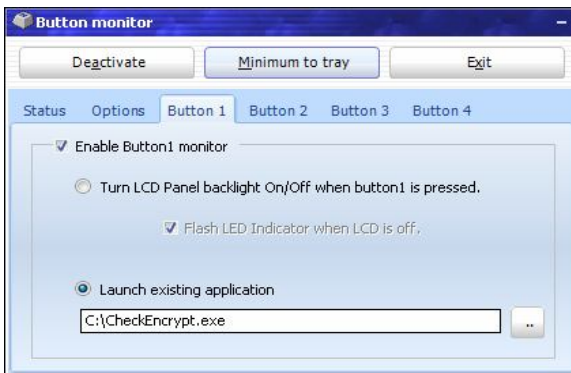

Button Monitor Features

- Any Button can launch an applications or IE to a preset page i.e. BBC News
- Select a URL to launch as a full-screen home page upon bootup
- Set IE to locked down kiosk-mode – great for web device control
- Add sound to button presses, if desired
- Power down manually if desired.
- Deactivate Buttons altogether for passive display mode
- Monitor Button activity from custom applications through the GPIO
- Power-saving screen saver timer now with content options
 - Digital photo frame from local or network photos
 - MP3 player random or list local or network
 - News ticker
 - Localized weather
 - Calendar and clock
- Auto update feature for the latest releases – nice!

Factory Default Settings

Button 1 turns the screen off/on (manual screen-saver)

Button 2 activates the keyboard in browser mode

Button 3 goes to the Borg home page

Button 4 held for 5 seconds will power down/up the screen manually.

The Button Agent can automatically launch upon bootup or be hidden

| <div style="text-align: center;">Mode</div> <div style="text-align: left;">Resolution</div> | <div style="text-align: center;">Full screen slideshow</div> | <div style="text-align: center;">Slideshow with Multi-information</div> <div style="text-align: center;">(Click on the hyperlink to see larger screenshot)</div> |
|---|---|--|
| <div style="text-align: center;">800x600 (Pro-8/8A)</div> |  |  |
| <div style="text-align: center;">1024x768 (Pro-15/15A)</div> |  |  |
| <div style="text-align: center;">1024x600 (Pro-10A)</div> |  |  |