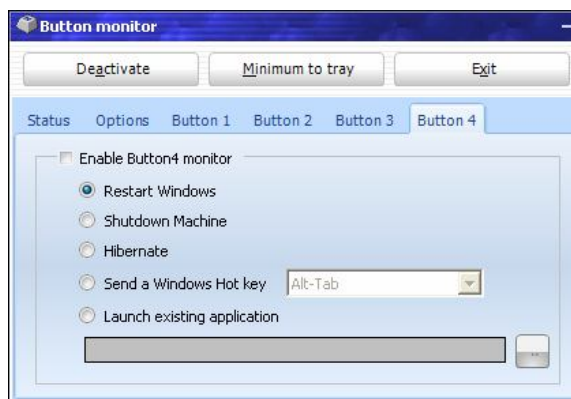

Button Monitor Features

- Any Button can launch an applications or IE to a preset page i.e. BBC News
- Select a URL to launch as a full-screen home page upon bootup
- Set IE to locked down kiosk-mode – great for web device control
- Add sound to button presses, if desired
- Power down manually if desired.
- Deactivate Buttons altogether for passive display mode
- Monitor Button activity from custom applications through the GPIO
- Power-saving screen saver timer now with content options
 - Digital photo frame from local or network photos
 - MP3 player random or list local or network
 - News ticker
 - Localized weather
 - Calendar and clock
- Auto update feature for the latest releases – nice!

Factory Default Settings

Button 1 turns the screen off/on (manual screen-saver)

Button 2 activates the keyboard in browser mode

Button 3 goes to the Borg home page

Button 4 held for 5 seconds will power down/up the screen manually.

The Button Agent can automatically launch upon bootup or be hidden

| <div style="text-align: center;">Mode</div> <div style="text-align: left;">Resolution</div> | <div style="text-align: center;">Full screen slideshow</div> | <div style="text-align: center;">Slideshow with Multi-information</div> <div style="text-align: center;">(Click on the hyperlink to see larger screenshot)</div> |
|---|---|--|
| <div style="text-align: center;">800x600 (Pro-8/8A)</div> |  |  |
| <div style="text-align: center;">1024x768 (Pro-15/15A)</div> |  |  |
| <div style="text-align: center;">1024x600 (Pro-10A)</div> |  |  |