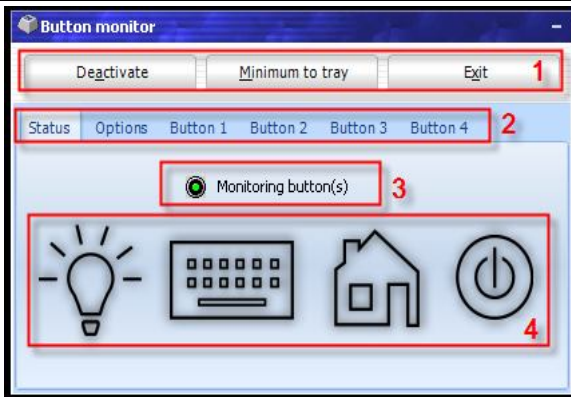

Factory Default Settings

Button 1 turns the screen off/on (manual screen-saver)

Button 2 activates the keyboard in browser mode

Button 3 goes to the Borg home page

Button 4 held for 5 seconds will power down/up the screen manually.

The Button Agent can automatically launch upon bootup or be hidden

| <div style="text-align: center;">Mode</div> <div style="text-align: left;">Resolution</div> | <div style="text-align: center;">Full screen slideshow</div> | <div style="text-align: center;">Slideshow with Multi-information</div> <div style="text-align: center;">(Click on the hyperlink to see larger screenshot)</div> |
|---|---|--|
| <div style="text-align: center;">800x600 (Pro-8/8A)</div> |  |  |
| <div style="text-align: center;">1024x768 (Pro-15/15A)</div> |  |  |
| <div style="text-align: center;">1024x600 (Pro-10A)</div> |  |  |