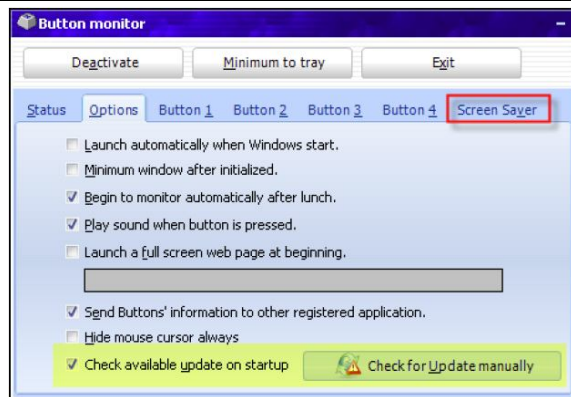

Button Monitor Features

- Any Button can launch an applications or IE to a preset page i.e. BBC News
- Select a URL to launch as a full-screen home page upon bootup
- Set IE to locked down kiosk-mode – great for web device control
- Add sound to button presses, if desired
- Power down manually if desired.
- Deactivate Buttons altogether for passive display mode
- Monitor Button activity from custom applications through the GPIO
- Power-saving screen saver timer now with content options
 - Digital photo frame from local or network photos
 - MP3 player random or list local or network
 - News ticker
 - Localized weather
 - Calendar and clock
- Auto update feature for the latest releases – nice!

Factory Default Settings

Button 1 turns the screen off/on (manual screen-saver)

Button 2 activates the keyboard in browser mode

Button 3 goes to the Borg home page

Button 4 held for 5 seconds will power down/up the screen manually.

The Button Agent can automatically launch upon bootup or be hidden

| <div style="text-align: center;">Mode</div> <div style="text-align: left;">Resolution</div> | <div style="text-align: center;">Full screen slideshow</div> | <div style="text-align: center;">Slideshow with Multi-information</div> <div style="text-align: center;">(Click on the hyperlink to see larger screenshot)</div> |
|---|---|--|
| <div style="text-align: center;">800x600 (Pro-8/8A)</div> |  |  |
| <div style="text-align: center;">1024x768 (Pro-15/15A)</div> |  |  |
| <div style="text-align: center;">1024x600 (Pro-10A)</div> |  |  |