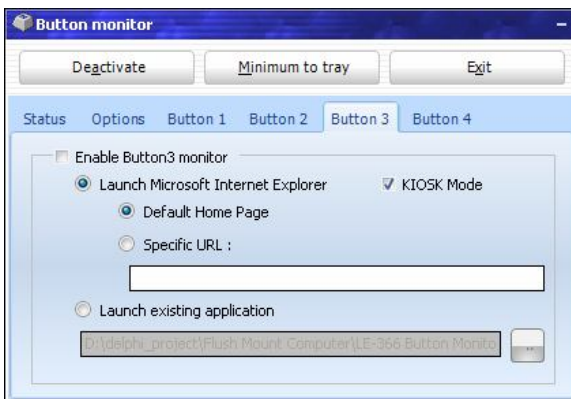

Button Monitor Features

- Any Button can launch an applications or IE to a preset page i.e. BBC News
- Select a URL to launch as a full-screen home page upon bootup
- Set IE to locked down kiosk-mode – great for web device control
- Add sound to button presses, if desired
- Power down manually if desired.
- Deactivate Buttons altogether for passive display mode
- Monitor Button activity from custom applications through the GPIO
- Power-saving screen saver timer now with content options
 - Digital photo frame from local or network photos
 - MP3 player random or list local or network
 - News ticker
 - Localized weather
 - Calendar and clock
- Auto update feature for the latest releases – nice!

Factory Default Settings

Button 1 turns the screen off/on (manual screen-saver)

Button 2 activates the keyboard in browser mode

Button 3 goes to the Borg home page

Button 4 held for 5 seconds will power down/up the screen manually.

The Button Agent can automatically launch upon bootup or be hidden

| <div style="text-align: center;">Mode</div> <div style="text-align: left;">Resolution</div> | <div style="text-align: center;">Full screen slideshow</div> | <div style="text-align: center;">Slideshow with Multi-information</div> <div style="text-align: center;">(Click on the hyperlink to see larger screenshot)</div> |
|---|---|--|
| <div style="text-align: center;">800x600 (Pro-8/8A)</div> |  |  |
| <div style="text-align: center;">1024x768 (Pro-15/15A)</div> |  |  |
| <div style="text-align: center;">1024x600 (Pro-10A)</div> |  |  |